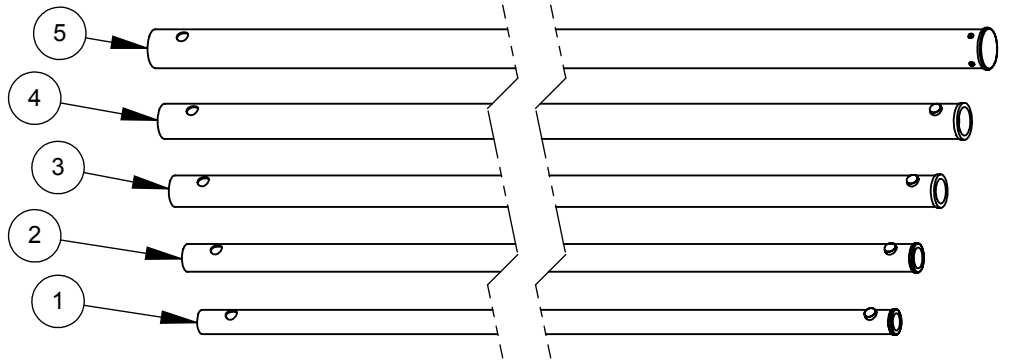

91006  
#6 LR-SERIES LOCK ASSEMBLY

91007  
#7 LR-SERIES LOCK ASSEMBLY

91008  
#8 LR-SERIES LOCK ASSEMBLY

91009  
#9 LR-SERIES LOCK ASSEMBLY

91020  
#10 END CAP ASSEMBLY

91028  
LR-PRO-25' COMPLETE LOCK SET

(LOCK ASSEMBLIES ARE SUPPLIED WITH REPLACEMENT SECTIONS)

91056  
SET OF BUTTONS (9 BUTTONS - 3 SIZES)

91058  
SET OF SPRINGS (9 SPRINGS - 3 SIZES)

91059  
1 DOZEN LR-SERIES RETAINING PINS

91076  
#6 SECTION 5/8 x 11 FEMALE ADAPTER

**\*NOTE**  
Components may be sold separately.  
Please see sub-assembly part number  
drawing for details.

ITEM NO.	PartNo	DESCRIPTION	QTY
1	95066	LR-PRO-25' 10ths #6 TOP SECTION (20'-25')	1
2	95067	LR-PRO-25' 10ths #7 SECTION (15'-20')	1
3	95068	LR-PRO-25' 10ths #8 SECTION (10'-15')	1
4	95069	LR-PRO-25' 10ths #9 SECTION (5'-10')	1
5	95070	LR-PRO-25' 10ths #10 BASE SECTION (0'-5')	1