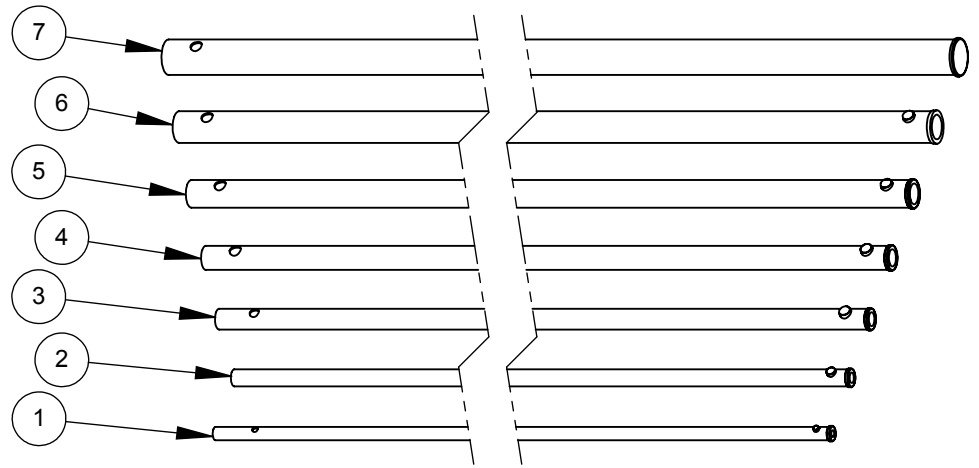

91060
CMR-25'/7.6m COMPLETE LOCK SET

***NOTE**
Components may be sold separately.
Please see sub-assembly part number
drawing for details.

(LOCK ASSEMBLIES ARE SUPPLIED WITH REPLACEMENT SECTIONS)

ITEM NO.	PartNo	DESCRIPTION	QTY
1	96500	CMR-25'/7.6m INCHES/METRIC #3 TOP SECTION (4'-7')	1
2	96501	CMR-25'/7.6m INCHES/METRIC #4 SECTION (7'-10')	1
3	96502	CMR-25'/7.6m INCHES/METRIC #5 SECTION (10'-13')	1
4	96503	CMR-25'/7.6m INCHES/METRIC #6 SECTION (13'-17')	1
5	96504	CMR-25'/7.6m INCHES/METRIC #7 SECTION (17'-21')	1
6	96505	CMR-25'/7.6m INCHES/METRIC #8 SECTION (21'-25')	1
7	96506	CMR-25'/7.6m INCHES/METRIC #9 BASE SECTION (0-4')	1

90180

CMR-25'/7.6m

DATE: 7/23/2010

REV. A PAGE 1 OF 1

4155 OASIS ROAD
REDDING, CA 96003