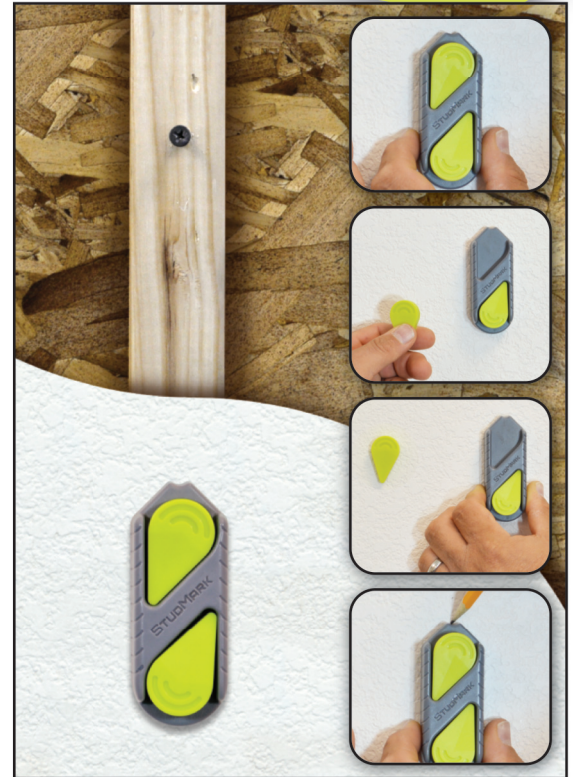

# STUDMARK™

Model 7310

Magnetic Stud Finder with Two Removable Markers

**NEW!**

**NO BATTERIES REQUIRED**

## Find Studs in a Snap with StudMark

- Two removable magnetic markers mark up to 3 studs at one time
- Two rare-earth magnets in StudMark base
- Compact size fits easily in hand, pocket or nail pouch
- 2-year Warranty
- Additional markers available
- Perfect for builders, tradesmen, remodelers and DIYs

The small and compact StudMark finds studs easily and dependably.

To use, place the StudMark on a wall and move in a "Z" pattern to find screws and nails used to hold sheetrock to either metal or wood studs. It's magnets snap the stud finder to the exact location of the covered fastener.

Two removable magnetic markers can be used to mark up to three studs at one time. Plus, a divot in the tip allows for accurate pencil marks.

StudMark has no moving parts, never requires calibration or batteries.