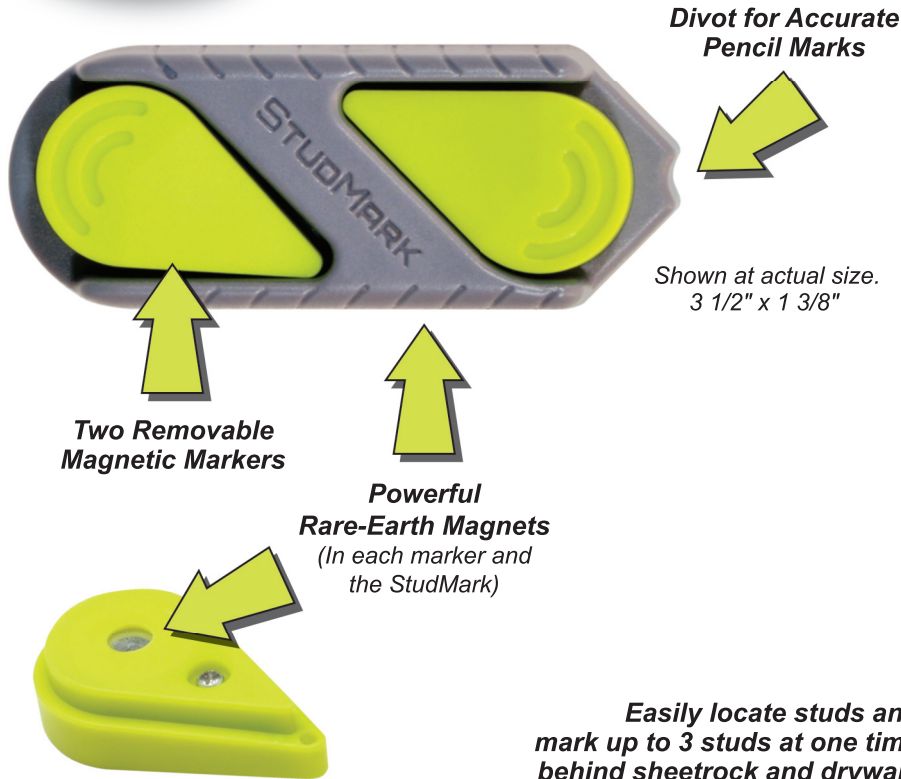

# STUDMARK™

Model 7310

Magnetic Stud Finder with Two Removable Markers

**NEW!**

**NO BATTERIES REQUIRED**

## Find Studs in a Snap with StudMark

- Two removable magnetic markers mark up to 3 studs at one time
- Two rare-earth magnets in StudMark base
- Compact size fits easily in hand, pocket or nail pouch
- 2-year Warranty
- Additional markers available
- Perfect for builders, tradesmen, remodelers and DIYs

The small and compact StudMark finds studs easily and dependably.

To use, place the StudMark on a wall and move in a "Z" pattern to find screws and nails used to hold sheetrock to either metal or wood studs. It's magnets snap the stud finder to the exact location of the covered fastener.

Two removable magnetic markers can be used to mark up to three studs at one time. Plus, a divot in the tip allows for accurate pencil marks.

StudMark has no moving parts, never requires calibration or batteries.