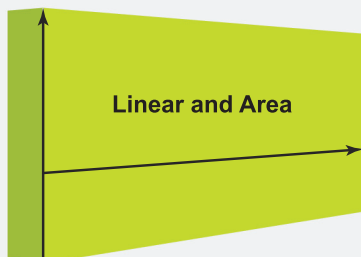

Built-In Functions Easily Solve Linear, Area and Volume Measurements