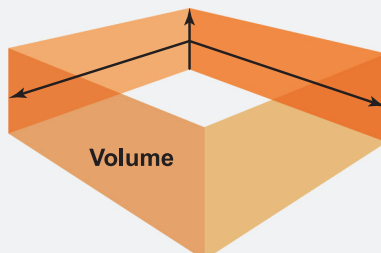

Built-In Functions Easily Solve Linear, Area and Volume Measurements