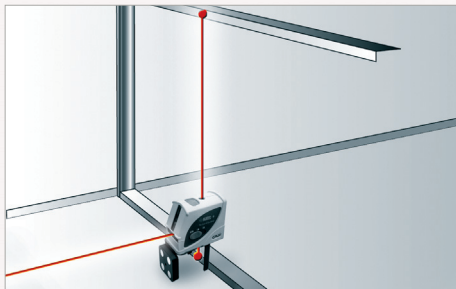

The self leveling system and magnetically dampened compensator provides a quick and easy set up each and every time.

- **Compensator lock protects instrument during transport and storage**
- **Swivel Top Universal Mount provides for use on standard tripod, over the track, on the wall or directly on the floor**
- **Automatic shut off after 1-hour**
- **Out of level warning alerts user to changes in instrument position**
- **Accurate to +/- 1/8" or 1mm**

Ideal for indoor application, such as partitions, aligning and point transfer

SPECIFICATIONS	Item No. 1-16729
Range	Up to 100 ft. (30 m)
Accuracy	±1/8" at 50 ft. (±1 mm at 5 m)
Self-leveling range	± 4.5°
Plumb	Front, left, right, floor to ceiling
Power	3 x AA batteries
Battery life	18 hrs.
IP class	IP54
Weight w/o batteries, mount	0.74 lbs. (335 g)
Size	4"x 4.6"x 2.3" (102 x 117 x 60 mm)
Warranty	1 Year Over-the-Counter Warranty

### Agatec PL3 3-Beam Laser Level: Plumb up, Plumb down and 90° reference beam

The Agatec PL3 has three 90° beams for simultaneous plumb and level reference points. The unit is self-leveling, with an out-of-level blinking beam alert to prevent costly errors.

The plumb beam is ideal for floor to-ceiling point transfer, as for carpentry, framing, and electrical installation.

- **Easy to operate, one button tool**
- **High visibility beams, bright and clear even at long distances**
- **Automatic shut-off after 1 hour**
- **With universal mount for a wide variety of laser uses**
- **Compensator lock protects laser during transport and storage**