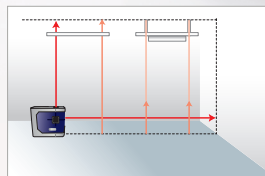

### Agatec PL5 5-Beam Plumb, Level and Squaring Laser.

The Agatec PL5 5-Beam Laser produces 5 crisp and clear laser reference points each at 90° to each other, making it the perfect choice for any plumb, level, or squaring application.

The self leveling system and magnetically dampened compensator provides a quick and easy set up each and every time.

- **Compensator lock protects instrument during transport and storage**
- **Swivel Top Universal Mount provides for use on standard tripod, over the track, on the wall or directly on the floor**
- **Automatic shut off after 1-hour**
- **Out of level warning alerts user to changes in instrument position**
- **Accurate to +/- 1/8" or 1mm**

Ideal for indoor application, such as partitions, aligning and point transfer

SPECIFICATIONS	Item No. 1-16729
Range	Up to 100 ft. (30 m)
Accuracy	±1/8" at 50 ft. (±1 mm at 5 m)
Self-leveling range	± 4.5°
Plumb	Front, left, right, floor to ceiling
Power	3 x AA batteries
Battery life	18 hrs.
IP class	IP54
Weight w/o batteries, mount	0.74 lbs. (335 g)
Size	4"x 4.6"x 2.3" (102 x 117 x 60 mm)
Warranty	1 Year Over-the-Counter Warranty

### Agatec PL3 3-Beam Laser Level: Plumb up, Plumb down and 90° reference beam

The Agatec PL3 has three 90° beams for simultaneous plumb and level reference points. The unit is self-leveling, with an out-of-level blinking beam alert to prevent costly errors.