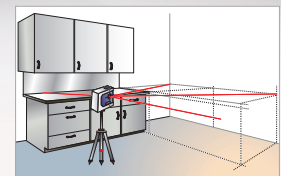

### Agatec PL5 5-Beam Plumb, Level and Squaring Laser.

The Agatec PL5 5-Beam Laser produces 5 crisp and clear laser reference points each at 90° to each other, making it the perfect choice for any plumb, level, or squaring application.

The self leveling system and magnetically dampened compensator provides a quick and easy set up each and every time.

- **Compensator lock protects instrument during transport and storage**
- **Swivel Top Universal Mount provides for use on standard tripod, over the track, on the wall or directly on the floor**
- **Automatic shut off after 1-hour**
- **Out of level warning alerts user to changes in instrument position**
- **Accurate to +/- 1/8" or 1mm**

Ideal for indoor application, such as partitions, aligning and point transfer

SPECIFICATIONS	Item No. 1-16729
Range	Up to 100 ft. (30 m)
Accuracy	±1/8" at 50 ft. (±1 mm at 5 m)
Self-leveling range	± 4.5°
Plumb	Front, left, right, floor to ceiling
Power	3 x AA batteries
Battery life	18 hrs.
IP class	IP54
Weight w/o batteries, mount	0.74 lbs. (335 g)
Size	4"x 4.6"x 2.3" (102 x 117 x 60 mm)
Warranty	1 Year Over-the-Counter Warranty

### Agatec PL3 3-Beam Laser Level: Plumb up, Plumb down and 90° reference beam

The Agatec PL3 has three 90° beams for simultaneous plumb and level reference points. The unit is self-leveling, with an out-of-level blinking beam alert to prevent costly errors.