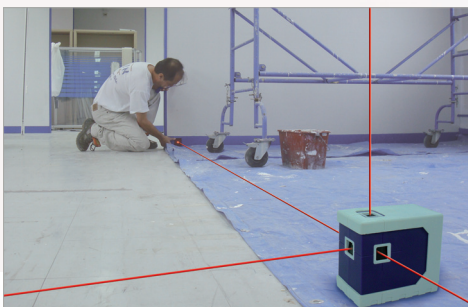

### Agatec PL5 5-Beam Plumb, Level and Squaring Laser.

The Agatec PL5 5-Beam Laser produces 5 crisp and clear laser reference points each at 90° to each other, making it the perfect choice for any plumb, level, or squaring application.

The self leveling system and magnetically dampened compensator provides a quick and easy set up each and every time.

- **Compensator lock protects instrument during transport and storage**
- **Swivel Top Universal Mount provides for use on standard tripod, over the track, on the wall or directly on the floor**
- **Automatic shut off after 1-hour**
- **Out of level warning alerts user to changes in instrument position**
- **Accurate to +/- 1/8" or 1mm**

Ideal for indoor application, such as partitions, aligning and point transfer

SPECIFICATIONS	Item No. 1-16729
Range	Up to 100 ft. (30 m)
Accuracy	±1/8" at 50 ft. (±1 mm at 5 m)
Self-leveling range	± 4.5°
Plumb	Front, left, right, floor to ceiling
Power	3 x AA batteries
Battery life	18 hrs.
IP class	IP54
Weight w/o batteries, mount	0.74 lbs. (335 g)
Size	4"x 4.6"x 2.3" (102 x 117 x 60 mm)
Warranty	1 Year Over-the-Counter Warranty

### Agatec PL3 3-Beam Laser Level: Plumb up, Plumb down and 90° reference beam

The Agatec PL3 has three 90° beams for simultaneous plumb and level reference points. The unit is self-leveling, with an out-of-level blinking beam alert to prevent costly errors.