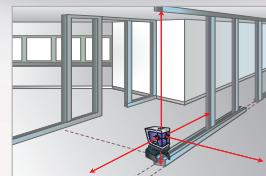

### Agatec PL5 5-Beam Plumb, Level and Squaring Laser.

The Agatec PL5 5-Beam Laser produces 5 crisp and clear laser reference points each at 90° to each other, making it the perfect choice for any plumb, level, or squaring application.

The self leveling system and magnetically dampened compensator provides a quick and easy set up each and every time.

- **Compensator lock protects instrument during transport and storage**
- **Swivel Top Universal Mount provides for use on standard tripod, over the track, on the wall or directly on the floor**
- **Automatic shut off after 1-hour**
- **Out of level warning alerts user to changes in instrument position**
- **Accurate to +/- 1/8" or 1mm**

### Agatec PL3 3-Beam Laser Level: Plumb up, Plumb down and 90° reference beam

The Agatec PL3 has three 90° beams for simultaneous plumb and level reference points. The unit is self-leveling, with an out-of-level blinking beam alert to prevent costly errors.

The plumb beam is ideal for floor to-ceiling point transfer, as for carpentry, framing, and electrical installation.

- **Easy to operate, one button tool**
- **High visibility beams, bright and clear even at long distances**
- **Automatic shut-off after 1 hour**
- **With universal mount for a wide variety of laser uses**
- **Compensator lock protects laser during transport and storage**